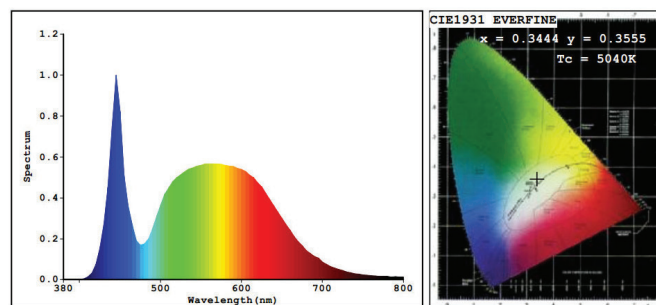

Photometric Data