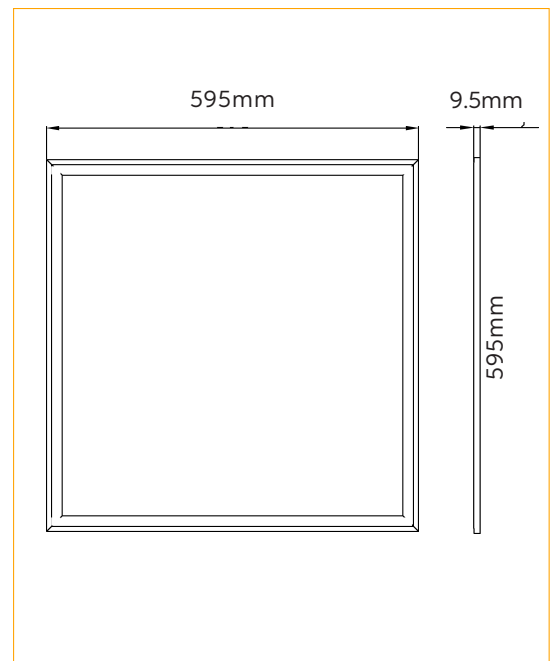

## 48watt Large Square Light

### Model No.

RS-6x6RS5, RS-6x6SS5

The Redilight 48watt large square Skyfixture is designed for those larger areas or work spaces. It has two mounting options - a recessed mount frame (RS-RF66), or a surface mount frame (RS-SF66).

### Specifications

Construction	Aluminium
Finish	White Powder coated
LED Type	SMD
Number of LED's	240
Drive voltage	29~32VDC constant current
Power	48watt
Lumens	3500-3800Lm
Colour Range	5000k
Average Life	>50,000hrs
Beam Angle	120°
Environmental Conditions	IP20
Light Engine	Ceramic Substrate with aluminium PCB
Size	Overall 595x595mm
Warranty	5 years
Diffuser	Acrylic (PMMA)

### Dimensions