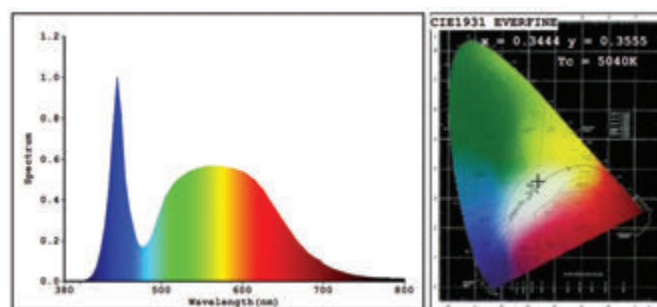

48watt Rectangular Light

Model No.

RS-12x3RF5, RS-12x3SF5

The Redilight 48watt large rectangular Skyfixture is designed for those larger areas or work spaces. It has two mounting options - a recessed mount frame (RS-RF123), or a surface mount frame (RS-SF123).

Specifications

Construction	Aluminium
Finish	White Powder coated
LED Type	SMD
Number of LED's	240
Drive voltage	29~32VDC constant current
Power	48watt
Lumens	3500-3800Lm
Colour Range	5000k
Average Life	>50,000hrs
Beam Angle	120°
Environmental Conditions	IP20
Light Engine	Ceramic Substrate with aluminium PCB
Size	Overall 1195x295mm
Warranty	5 years
Diffuser	Acrylic (PMMA)

Dimensions

Photometric Data

5000K