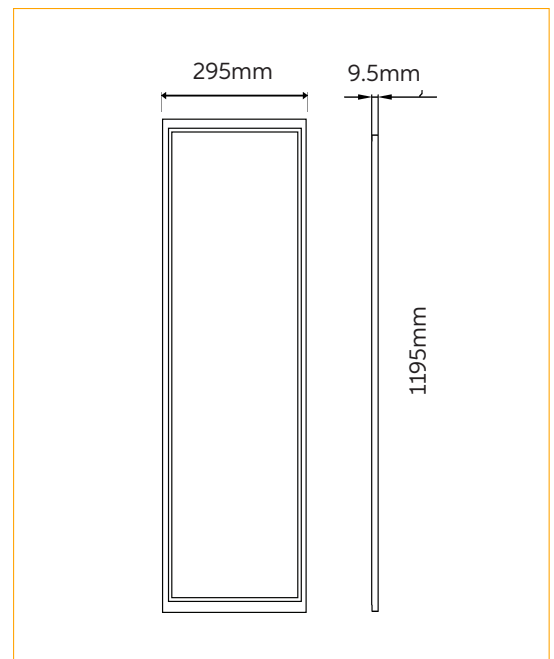

48watt Rectangular Light

Model No.

RS-12x3RF5, RS-12x3SF5

The Redilight 48watt large rectangular Skyfixture is designed for those larger areas or work spaces. It has two mounting options - a recessed mount frame (RS-RF123), or a surface mount frame (RS-SF123).

Specifications

Construction	Aluminium
Finish	White Powder coated
LED Type	SMD
Number of LED's	240
Drive voltage	29~32VDC constant current
Power	48watt
Lumens	3500-3800Lm
Colour Range	5000k
Average Life	>50,000hrs
Beam Angle	120°
Environmental Conditions	IP20
Light Engine	Ceramic Substrate with aluminium PCB
Size	Overall 1195x295mm
Warranty	5 years
Diffuser	Acrylic (PMMA)

Dimensions

Photometric Data

5000K