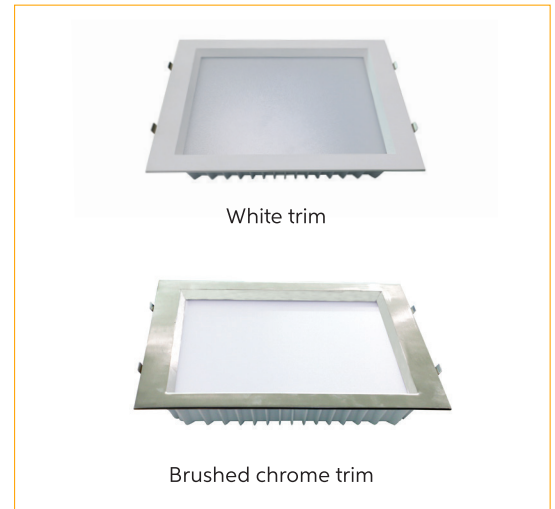

24watt Recessed Square Light

Model No.

RS-RS3, RS-RS3-BC, RS-RS5, RS-RS5-BC

The Redilight 24watt recessed downlight was designed with emphasis on both aesthetics and performance. When combining a superior finish with the exceptional performance of SMD LED's you have a light that lasts for many years suiting almost any application.

Specifications

Construction	Aluminium
Finish	White Powder coated, Brushed Chrome
LED	SMD
Number of LED's	120
Drive voltage	29~32VDC constant current
Power	24watt
Lumens	2500-2800Lm
Colour Range	3000k or 5000k
Average Life	>50,000hrs
Beam Angle	120°
Environmental Conditions	IP20
Light Engine	Ceramic Substrate with aluminium PCB
Size	Overall 330x330mm, Cut out 300x300mm
Warranty	7 years
Diffuser	Acrylic (PMMA)