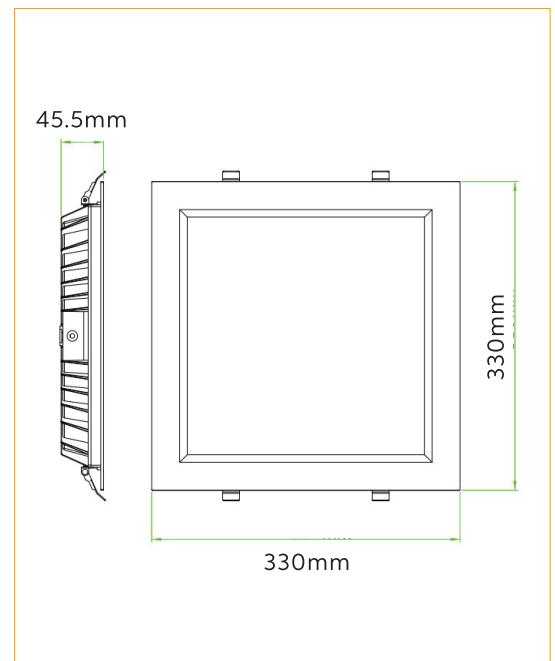

24watt Recessed Square Light

Model No.

RS-RS3, RS-RS3-BC, RS-RS5, RS-RS5-BC

The Redilight 24watt recessed downlight was designed with emphasis on both aesthetics and performance. When combining a superior finish with the exceptional performance of SMD LED's you have a light that lasts for many years suiting almost any application.

Specifications

Construction	Aluminium
Finish	White Powder coated, Brushed Chrome
LED	SMD
Number of LED's	120
Drive voltage	29~32VDC constant current
Power	24watt
Lumens	2500-2800Lm
Colour Range	3000k or 5000k
Average Life	>50,000hrs
Beam Angle	120°
Environmental Conditions	IP20
Light Engine	Ceramic Substrate with aluminium PCB
Size	Overall 330x330mm, Cut out 300x300mm
Warranty	7 years
Diffuser	Acrylic (PMMA)

Dimensions

Photometric Data